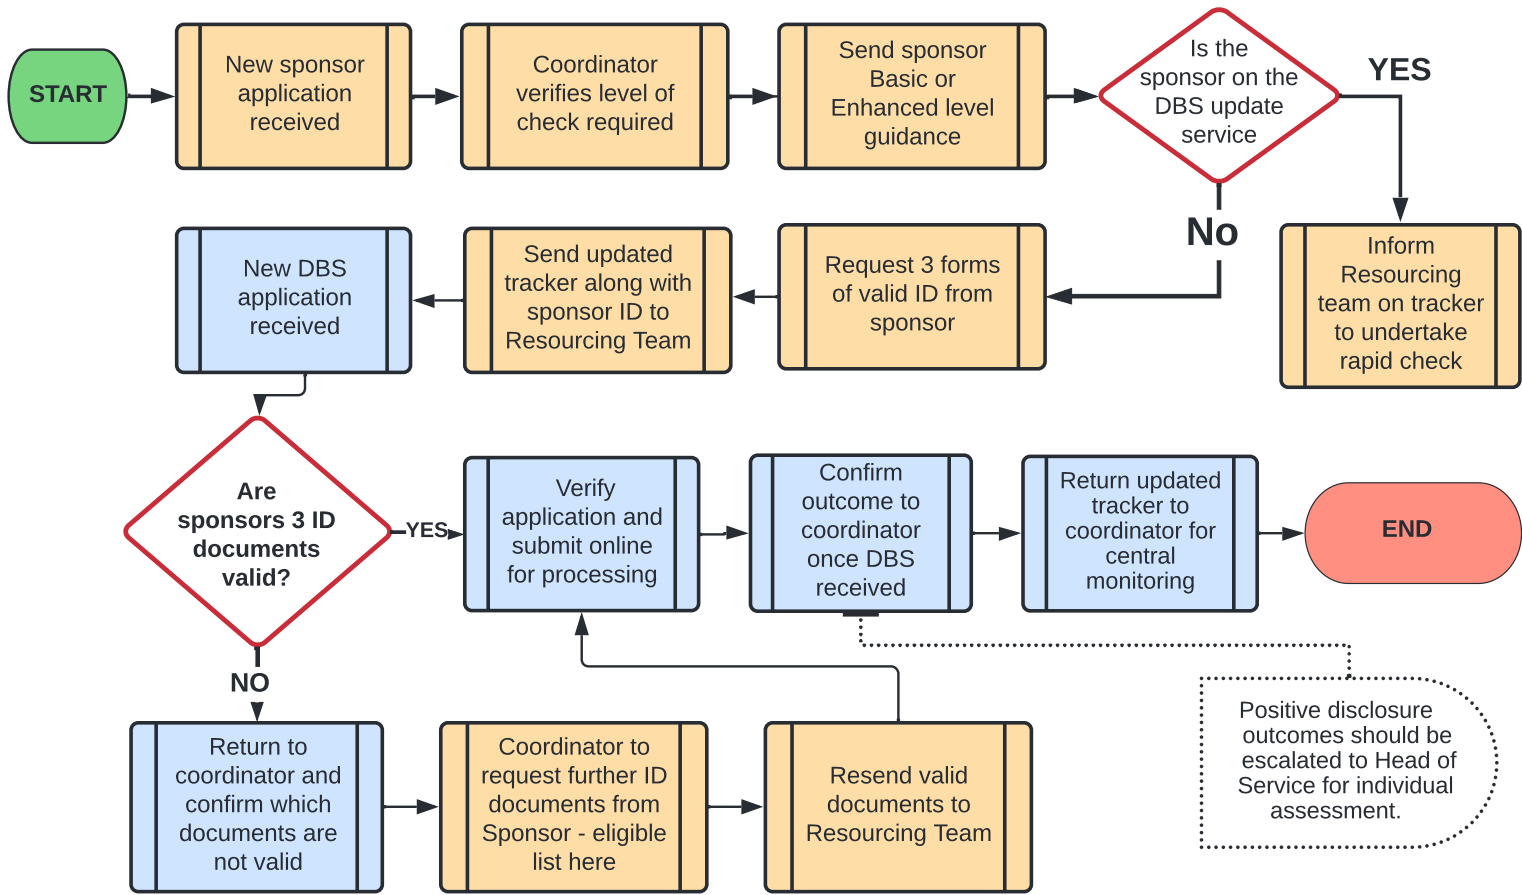

Homes for Ukraine – Safeguarding DBS flowchart

KEY

SBC
Coordinator

Resourcing
Team

SUPPLEMENTARY

SLA's & estimated timescales

Basic Level -
24 hours to 1
week

Enhanced
Level - 1 to 2
weeks

Resourcing
process new
requests within
2 wrk days